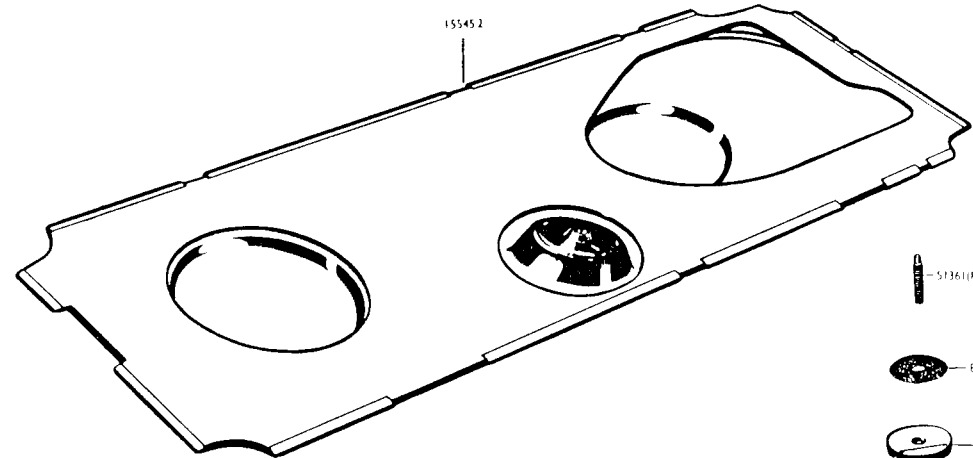

SINGER
347K

MACHINE NO. 347 K

List of Parts— SINGER* Machine No. 347 K

ATTACHMENT SET 161853

161894 Feed Cover Plate
172336 Bobbin (Plastic) (3)
2020(15x1) Needles 14 (3)

From the library of: Diamond Needle Corp

List of Parts—Machine No. 347 K

*Substituted
15559*

From the library of: Diamond Needle Corp

List of Parts—Machine No. 347K

98157 (63R)
 81584(63R) 179644(855)
 179645(819) 170168(141)

8886A
 179517
 50111(805)
 179525