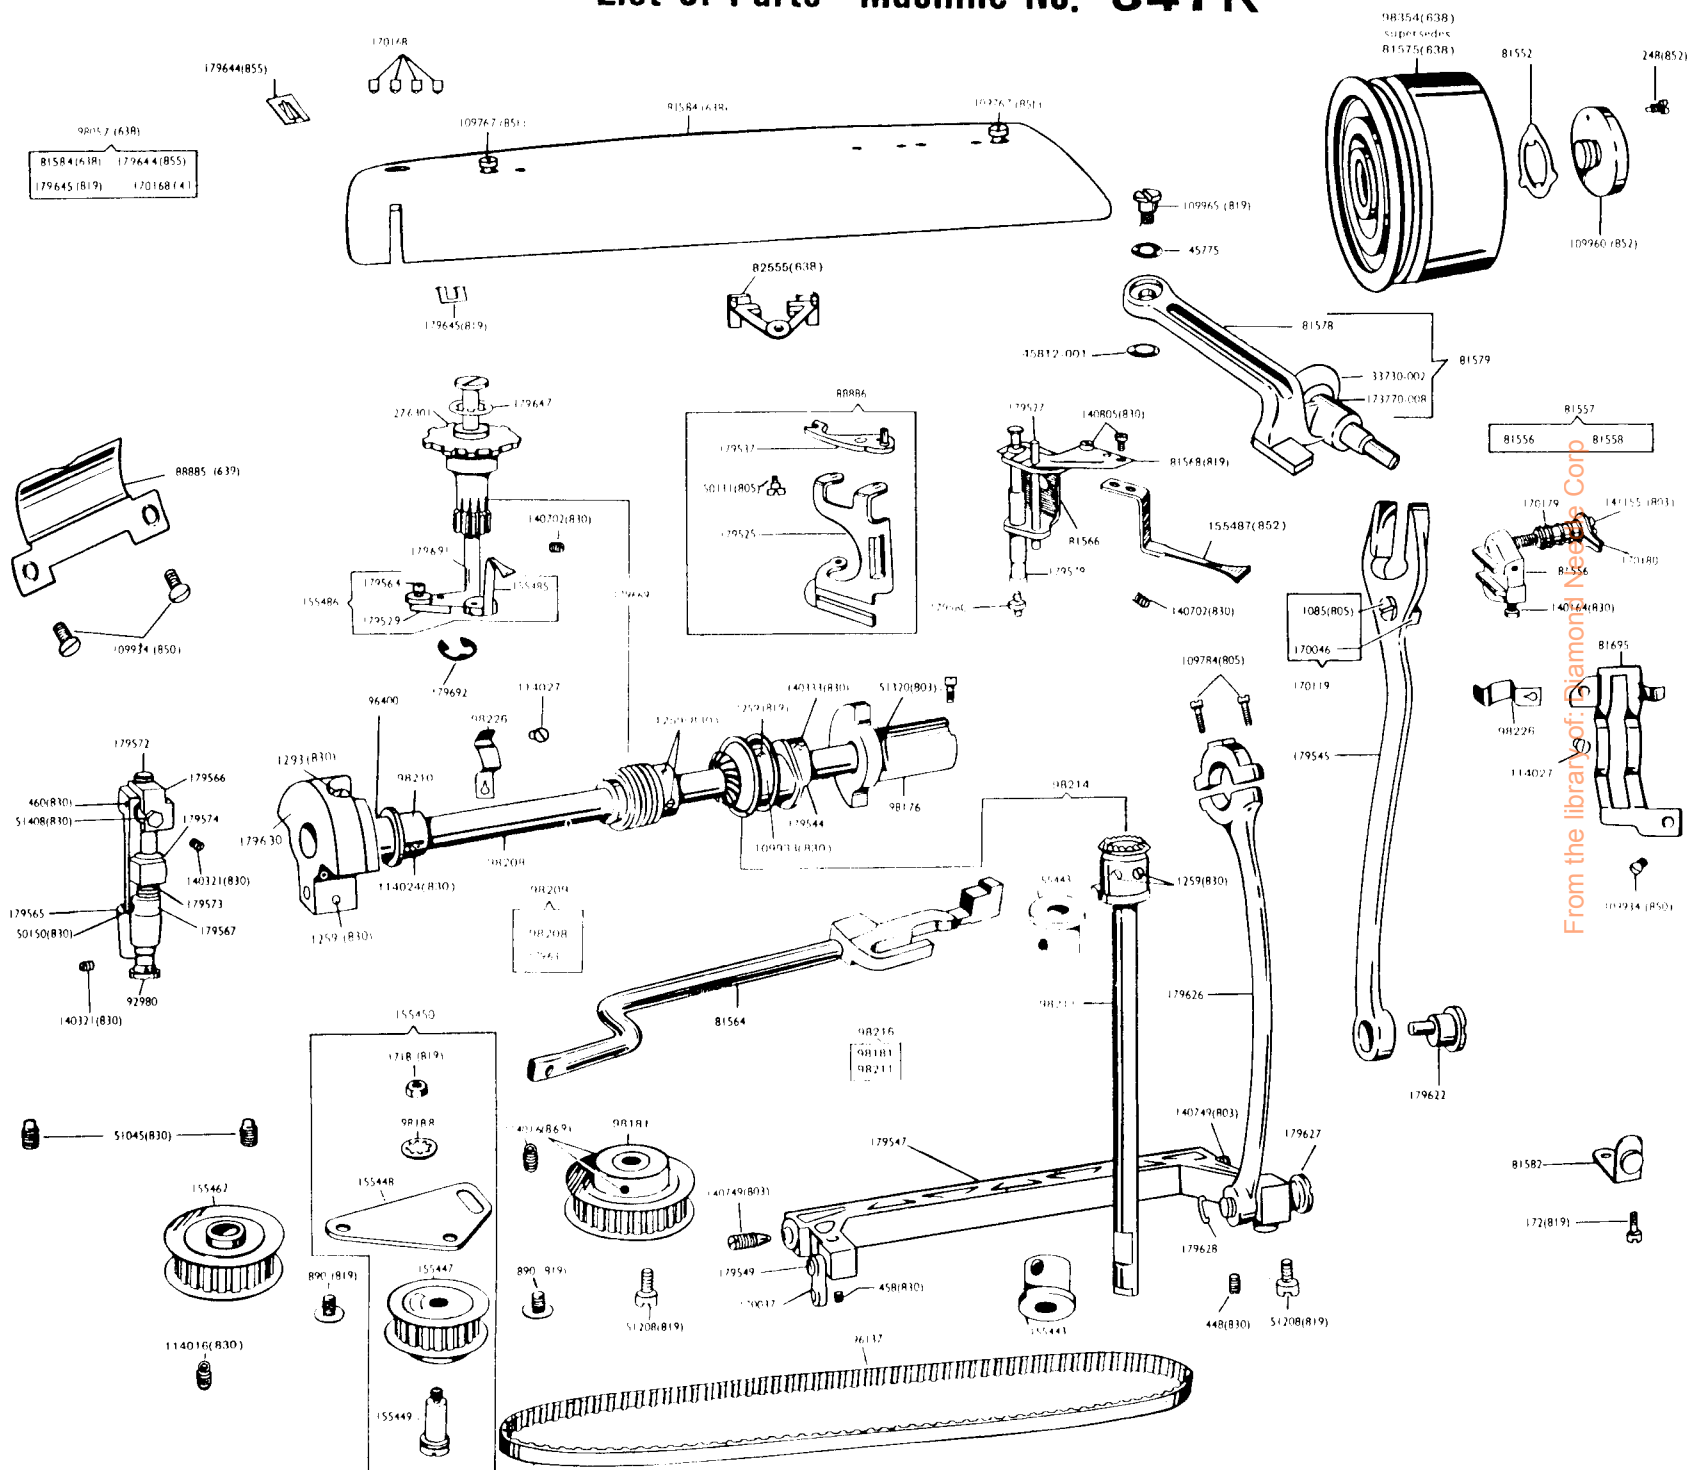

SINGER
347K

MACHINE NO. 347 K

List of Parts— SINGER* Machine No. 347 K

ATTACHMENT SET 161853

161894 Feed Cover Plate
172336 Bobbin (Plastic) (3)
2020(15x1) Needles 14 (3)

From the library of: Diamond Needle Corp

List of Parts—Machine No. 347 K

*Substituted
15559*

From the library of: Diamond Needle Corp

List of Parts—Machine No. 347K

98157 (63R)
 81584(63R) 179644(855)
 179645(819) 170168(141)

8886A
 179517
 50111(805)
 179525

81557
 81556 81558

From the library of Harmonic Needle Corp

8885 (637)
 109934 (850)

179572
 460(R30) 179566
 51408(R30) 179574
 179565 140321(830)
 50150(R30) 179573
 179567
 92980
 140321(830)

51045(830)
 155467
 114016(830)

155450
 1718 (819)
 9818R
 15544R
 890 (819)
 155447
 155449

40142(869)
 98181
 40149(803)
 890 919
 51208(819)

98216
 98181
 98211

98214
 55443
 1259(830)
 98211
 179626
 140749(803)
 179627
 179628
 448(830) 51208(819)
 155441