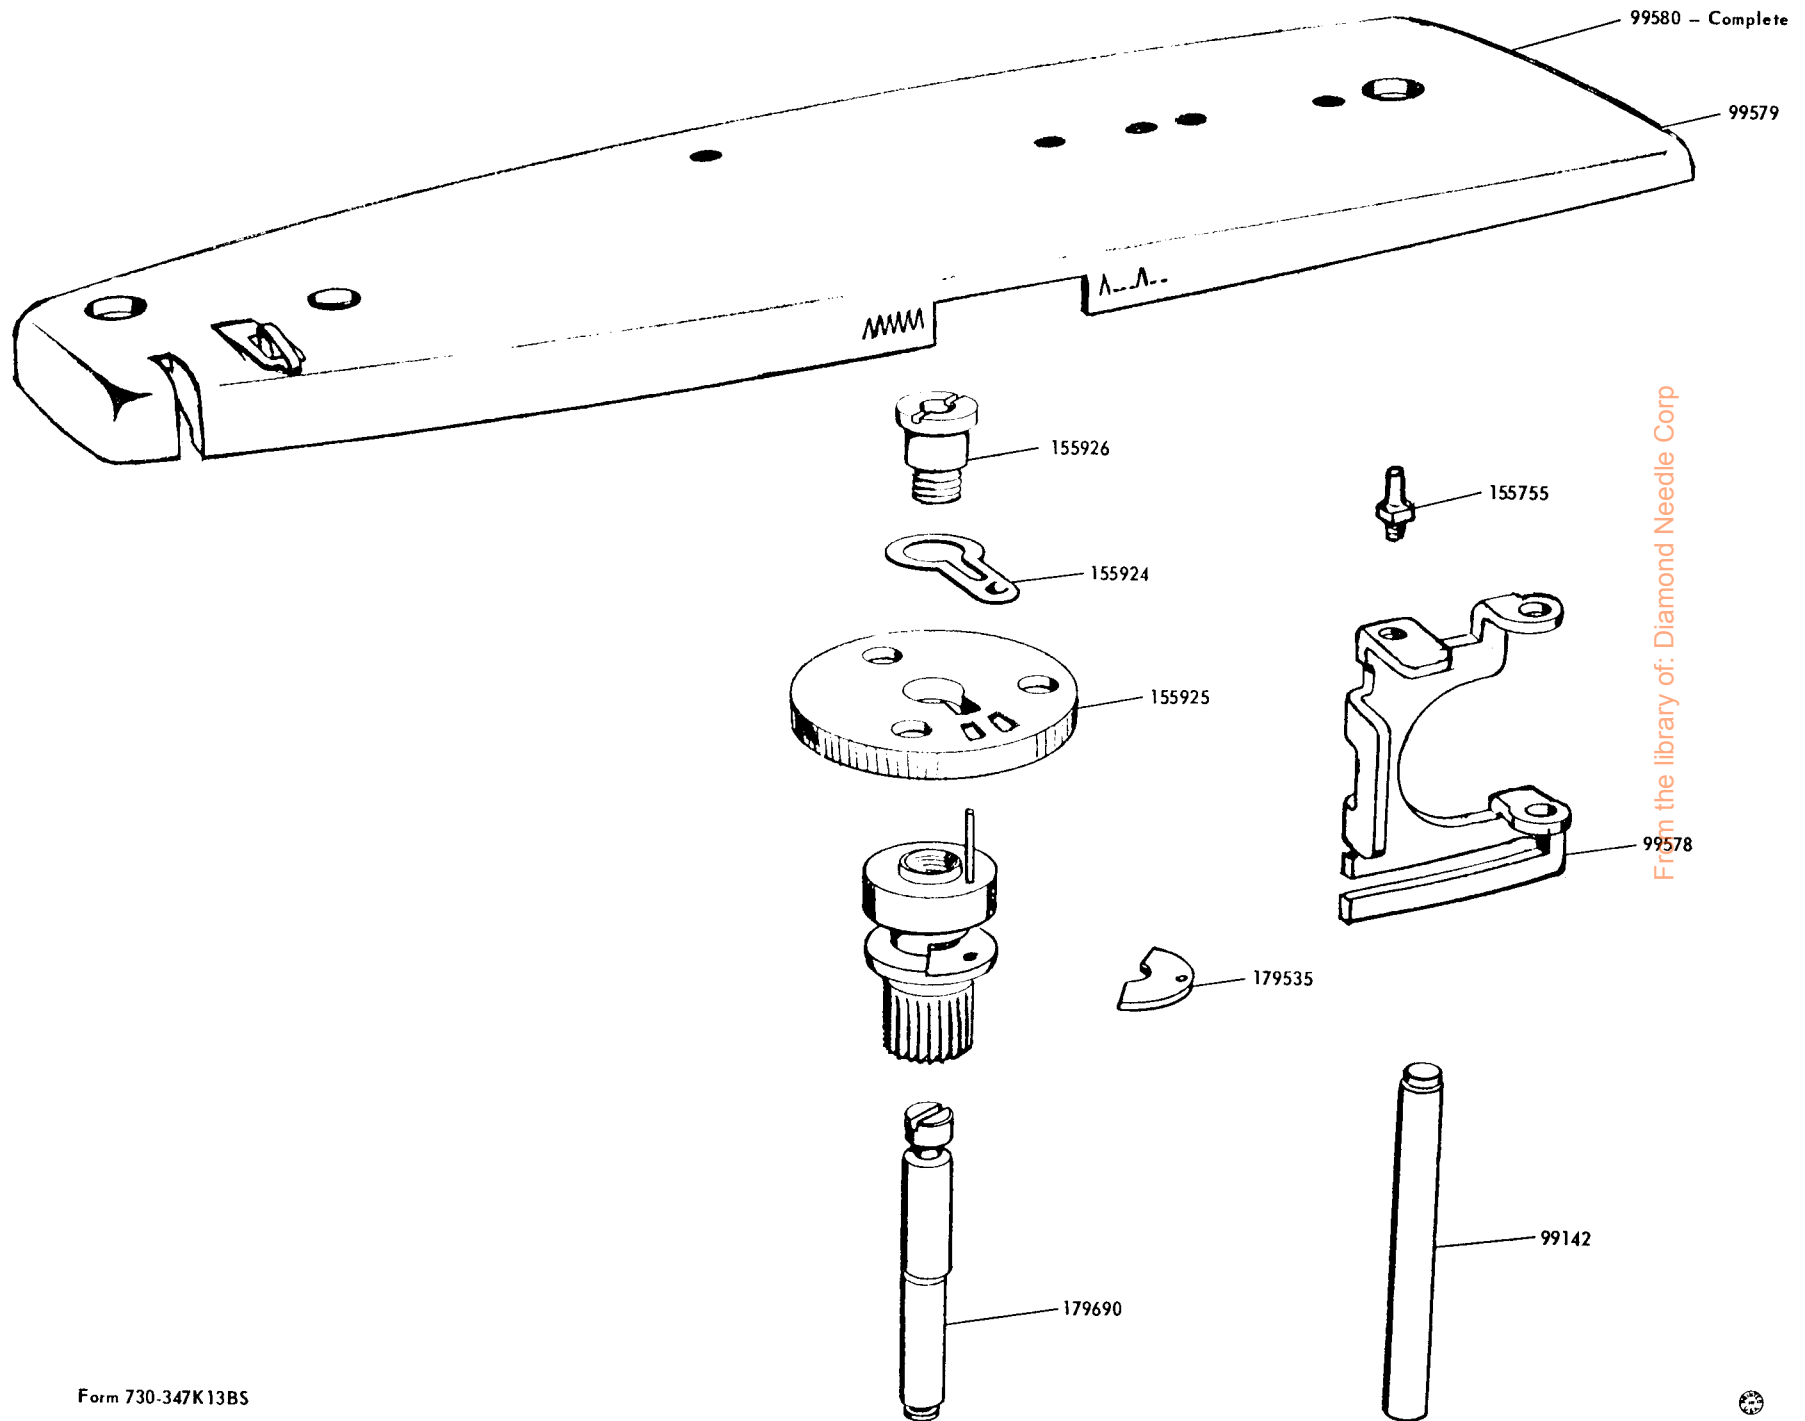

347K13 BLIND STITCH MECHANISM

From the library of: Diamond Needle Corp