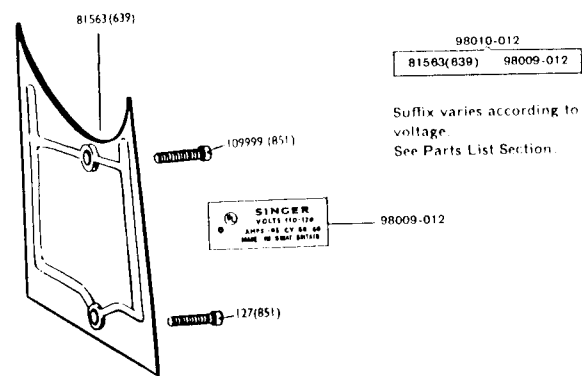

SINGER
347K

MACHINE NO. 347 K

List of Parts— SINGER* Machine No. 347 K

ATTACHMENT SET 161853

161894 Feed Cover Plate
172336 Bobbin (Plastic) (3)
2020(15x1) Needles 14 (3)

From the library of: Diamond Needle Corp

List of Parts—Machine No. 347 K

*Substituted
15559*

From the library of: Diamond Needle Corp

List of Parts—Machine No. 347K

98157 (63R)
 81584(63R) 179644(855)
 179645(819) 170168(141)

8886A
 179517
 50111(805)
 179525

81557
 81556 81558

From the library of Harmonic Needle Corp

8885 (637)
 109934 (850)

179572
 460(R30) 179566
 51408(R30) 179574
 179565 140321(830)
 50150(R30) 179573
 179567
 92980
 140321(830)

51045(830)
 155467
 114016(830)

155450
 1718 (819)
 9818R
 15544R
 890 (819)
 155447
 155449

40142(869)
 98181
 40149(803)
 890 919
 51208(819)

98216
 98181
 98211

98214
 55443
 1259(830)
 98211
 179626
 140749(803)
 179627
 179628
 448(830) 51208(819)
 155441