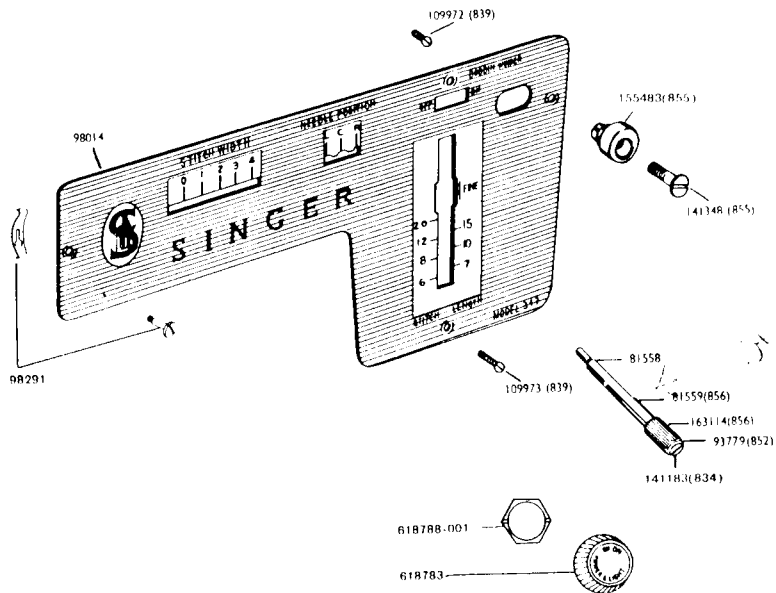

SINGER
347K

MACHINE NO. 347 K

List of Parts— SINGER* Machine No. 347 K

ATTACHMENT SET 161853

161894 Feed Cover Plate
172336 Bobbin (Plastic) (3)
2020(15x1) Needles 14 (3)

From the library of: Diamond Needle Corp

List of Parts—Machine No. 347 K

*Substituted
15559*

From the library of: Diamond Needle Corp

List of Parts—Machine No. 347K

98157 (63R)
 81584(63R) 179644(855)
 179645(819) 170168(141)

8886A
 179517
 50111(805)
 179525

81557
 81556 81558

From the library of Harmonic Needle Corp

8885 (637)
 109934 (850)

179572
 460(R30) 179566
 51408(R30) 179574
 179565 140321(830)
 50150(R30) 179573
 179567
 92980
 140321(830)

51045(830)
 155467
 114016(830)

155450
 1718 (819)
 9818R
 15544R
 890 (819)
 155447
 155449

40142(869)
 98181
 40149(803)
 890 919
 51208(819)

98216
 98181
 98211

98214
 55443
 1259(830)
 98211
 179626
 140749(803)
 179627
 179628
 448(830) 51208(819)
 155441