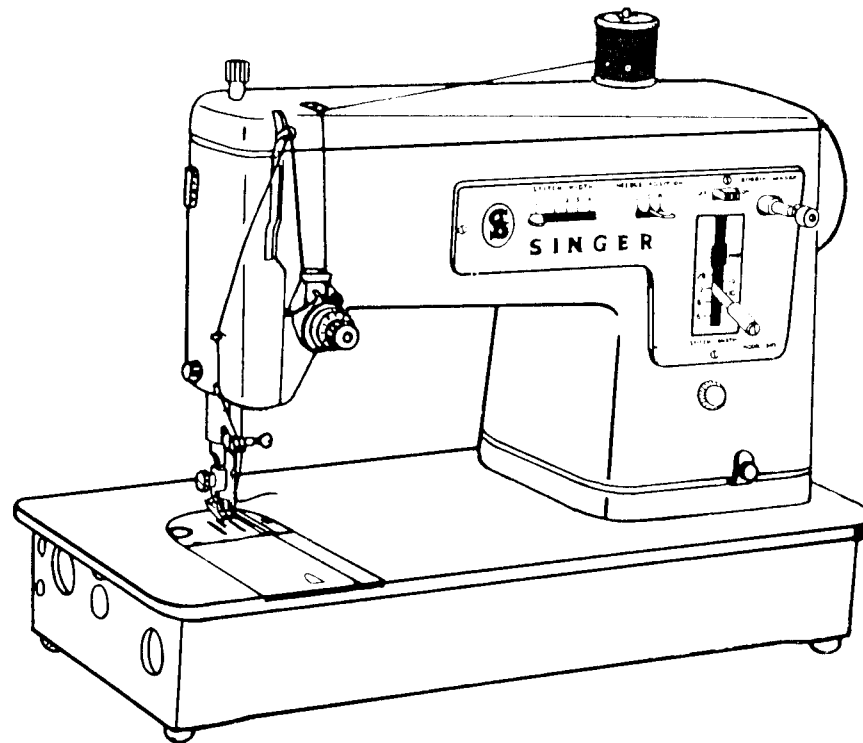

SINGER
347K

MACHINE NO. 347 K

List of Parts— SINGER* Machine No. 347 K

ATTACHMENT SET 161853

161894 Feed Cover Plate
172336 Bobbin (Plastic) (3)
2020(15x1) Needles 14 (3)

From the library of: Diamond Needle Corp

List of Parts—Machine No. 347 K

*Substituted
15559*

From the library of: Diamond Needle Corp

List of Parts—Machine No. 347K

98157 (63R)
 81584(63R) 179644(855)
 179645(819) 170168(141)

8886A
 179517
 50111(805)
 179525